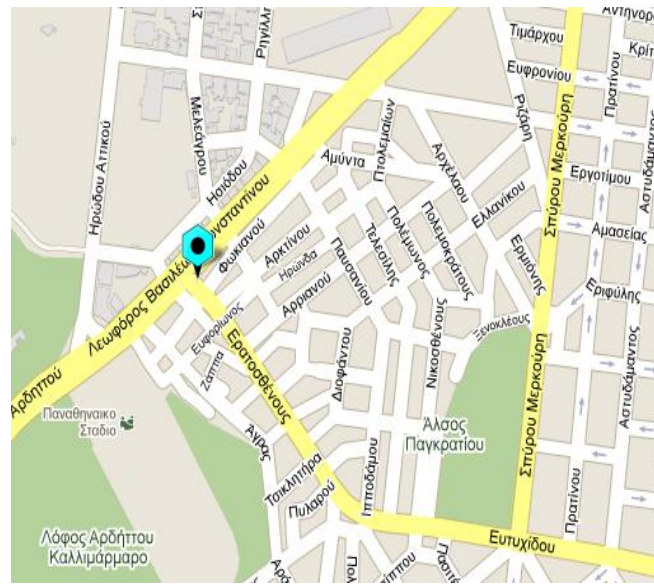

Πώς να έρθετε στη ΔΑΝΟΣ

Ερατοσθένους 1 & Βασ. Κωνσταντίνου, 116 35 Αθήνα

How to get to DANOS

1 Eratosthenous Str. & Vas. Avenue, 116 35 Athens

Δανός

ΔΙΕΘΝΕΙΣ ΣΥΜΒΟΥΛΟΙ &
ΕΚΤΙΜΗΤΕΣ ΑΚΙΝΗΤΩΝ

Location of Danos offices

Danos Athens offices are located in the centre of the city, at 1, Eratosthenous Str. & Vas. Konstantinou Avenue. The location is easily accessible by all means of transportation or by private cars.

By car

Our office is located one block after you pass the Panathineum Stadium, accessible through Vas. Konstantinou Ave. if you are coming from the souther side of Athens going North.

By Metro Station

The nearest metro stations are "Syntagma", exit "National Garden" and "Evangelismos", exit "Vas.Sofias Ave.". Then walk 10 minutes approximately towards the Panathineum Stadium which is down Ardittos hill, next to the National Garden and Zappeion.

Τοποθεσία Γραφείων της Δανός

Τα γραφεία της Δανός στην Αθήνα βρίσκονται επί της οδού Ερατοσθένους 1 & Βασ. Κωνσταντίνου γωνία στο κέντρο της πόλης. Η τοποθεσία είναι εύκολα προσβάσιμη με όλα τα μέσα μεταφοράς ή με αυτοκίνητο.

Με αυτοκίνητο

Τα γραφεία μας είναι προσβάσιμα είτε από την Βασ. Κωνσταντίνου όταν κάποιος έρχεται από τα νότια με κατεύθυνση βόρεια και απέχουν ένα οικοδομικό τετράγωνο από το «Καλλιμάρμαρο Στάδιο».

Με το Μετρό

Οι πλησιέστεροι σταθμοί μετρό είναι ο σταθμός «Σύνταγμα», έξοδος «Εθνικός Κήπος» και ο «Ευαγγελισμός», έξοδος «Βασ. Σοφίας». Μετά περπατάτε 10 λεπτά με κατεύθυνση το «Καλλιμάρμαρο Στάδιο», το οποίο βρίσκεται κάτω από τον λόφο του Αρδηττού και δίπλα στον Εθνικό Κήπο και το Ζάππειο Μέγαρο.

Για διευκρινήσεις καλέστε στο τηλέφωνο 210 75 67567 / Any difficulties please call us on +30 210 75 67567